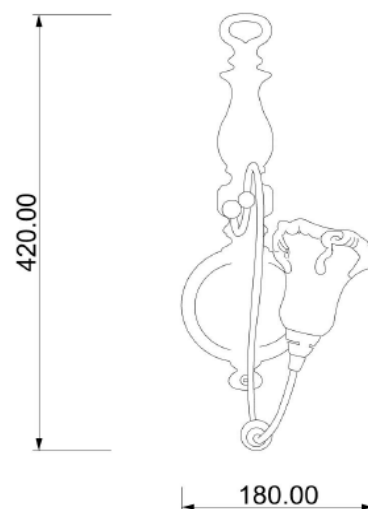

IRIS

Code: W04301010701

Type: wall lamp

Light: scattered light

DIMENSIONS (MM)

TECHNICAL DATA

Light source	LED bulb
Nominal power	1XG9 4.5W
Color temperature	2700k
Voltage	230V
IP code	IP 20
Dimming	On/Off
EC conformity	Yes
UL conformity	Yes
Location	interior

MATERIAL

Material	metal, white glass
Finish	chrome (for variants: see the colors' sheet)

BOX

Net weight	2,5 kg
Gross weight	3,5 kg

WARRANTY

Duration	2 years
----------	---------