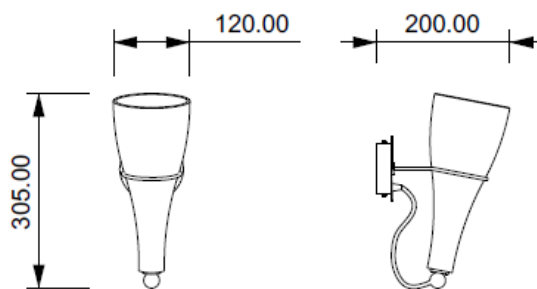

GLASS

Code: W02504013232

Type: wall lamp

Light: scattered light

DIMENSIONS (MM)

TECHNICAL DATA

| | |
|-------------------|--------------|
| Light source | E14 bulb |
| Nominal power | 1XE14 5W led |
| Color temperature | 2700k |
| Voltage | 230V |
| IP code | IP 20 |
| Dimming | On/Off |
| EC conformity | Yes |
| UL conformity | Yes |
| Location | interior |

MATERIAL

| | |
|----------|--|
| Material | metal, transparent glass |
| Finish | antiqued gold (for variants: see the colors' sheet) |

BOX

| | |
|--------------|------|
| Net weight | 3 kg |
| Gross weight | 4 kg |