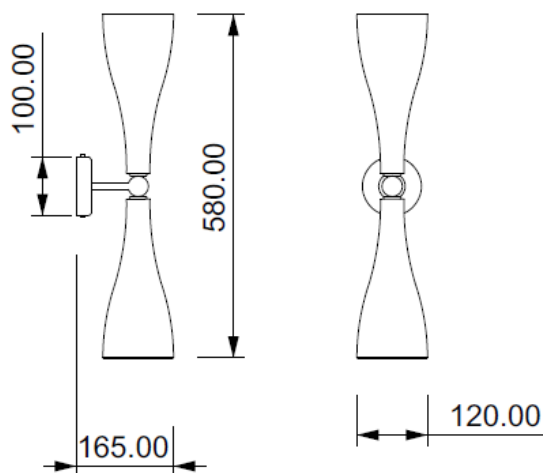

GLASS

Code: W02503010325

Type: wall lamp

Light: direct-indirect light

DIMENSIONS (MM)

TECHNICAL DATA

Light source	E14 bulbs
Nominal power	2XE14 5W led
Color temperature	2700k
Voltage	230V
IP code	IP 20
Dimming	On/Off
EC conformity	Yes
UL conformity	Yes
Location	interior

MATERIAL

Material	metal, golden glass
Finish	shiny brass, opaque black (for variants: see the colors' sheet)

BOX

Net weight	4 kg
Gross weight	5 kg

WARRANTY

Duration	2 years
----------	---------