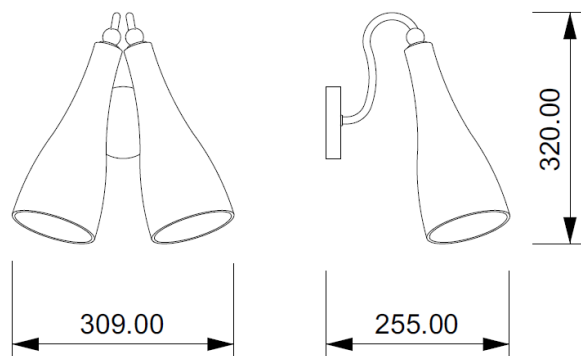

GLASS

Code: W02502013017

Type: wall lamp

Light: scattered light

DIMENSIONS (MM)

TECHNICAL DATA

Light source	E14 bulbs
Nominal power	2XE14 5W led
Color temperature	2700k
Voltage	230V
IP code	IP 20
Dimming	On/Off
EC conformity	Yes
UL conformity	Yes
Location	interior

MATERIAL

Material	metal, silver glass
Finish	silver leaf (for variants: see the colors' sheet)

BOX

Net weight	4 kg
Gross weight	5 kg

WARRANTY

Duration	2 years
----------	---------