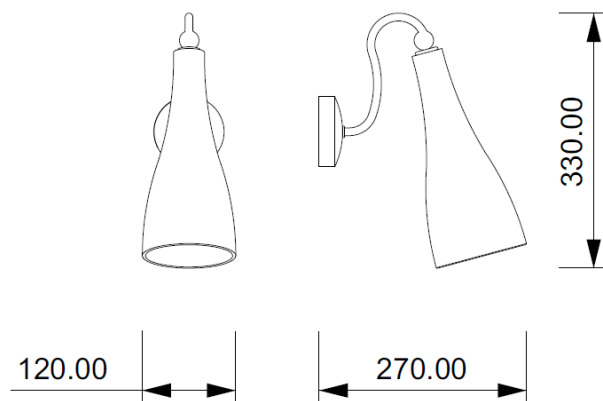

GLASS

Code: W02501010808

Type: wall lamp

Light: scattered light

DIMENSIONS (MM)

TECHNICAL DATA

Light source	E14 bulb
Nominal power	1XE14 5W led
Color temperature	2700k
Voltage	230V
IP code	IP 20
Dimming	On/Off
EC conformity	Yes
UL conformity	Yes
Location	interior

MATERIAL

Material	metal, transparent glass
Finish	satin nickel (for variants: see the colors' sheet)

BOX

Net weight	3 kg
Gross weight	4 kg

WARRANTY

Duration	2 years
----------	---------