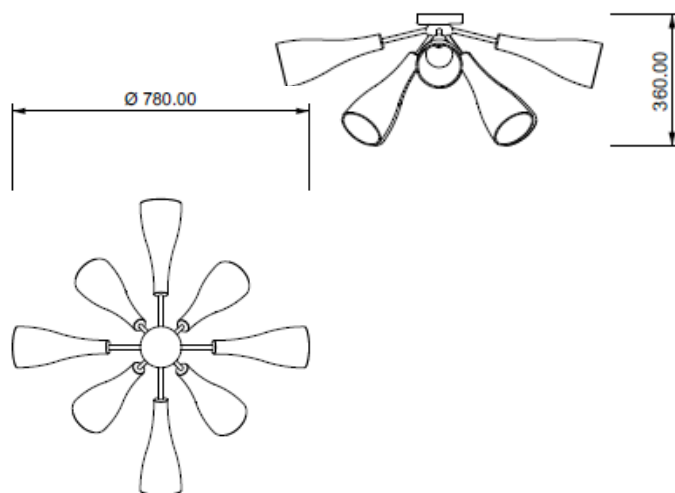

GLASS

Code: C02501010325

Type: ceiling lamp

Light: scattered light

DIMENSIONS (MM)

TECHNICAL DATA

Light source	E14 bulbs
Nominal power	8XE14 5W led
Color temperature	2700k
Voltage	230V
IP code	IP 20
Dimming	On/Off
EC conformity	Yes
UL conformity	Yes
Location	interior

MATERIAL

Material	metal, multicolor glass
Finish	shiny brass, opaque black (for variants: see the colors' sheet)

BOX

Net weight	10 kg
Gross weight	12 kg

WARRANTY

Duration	2 years
----------	---------